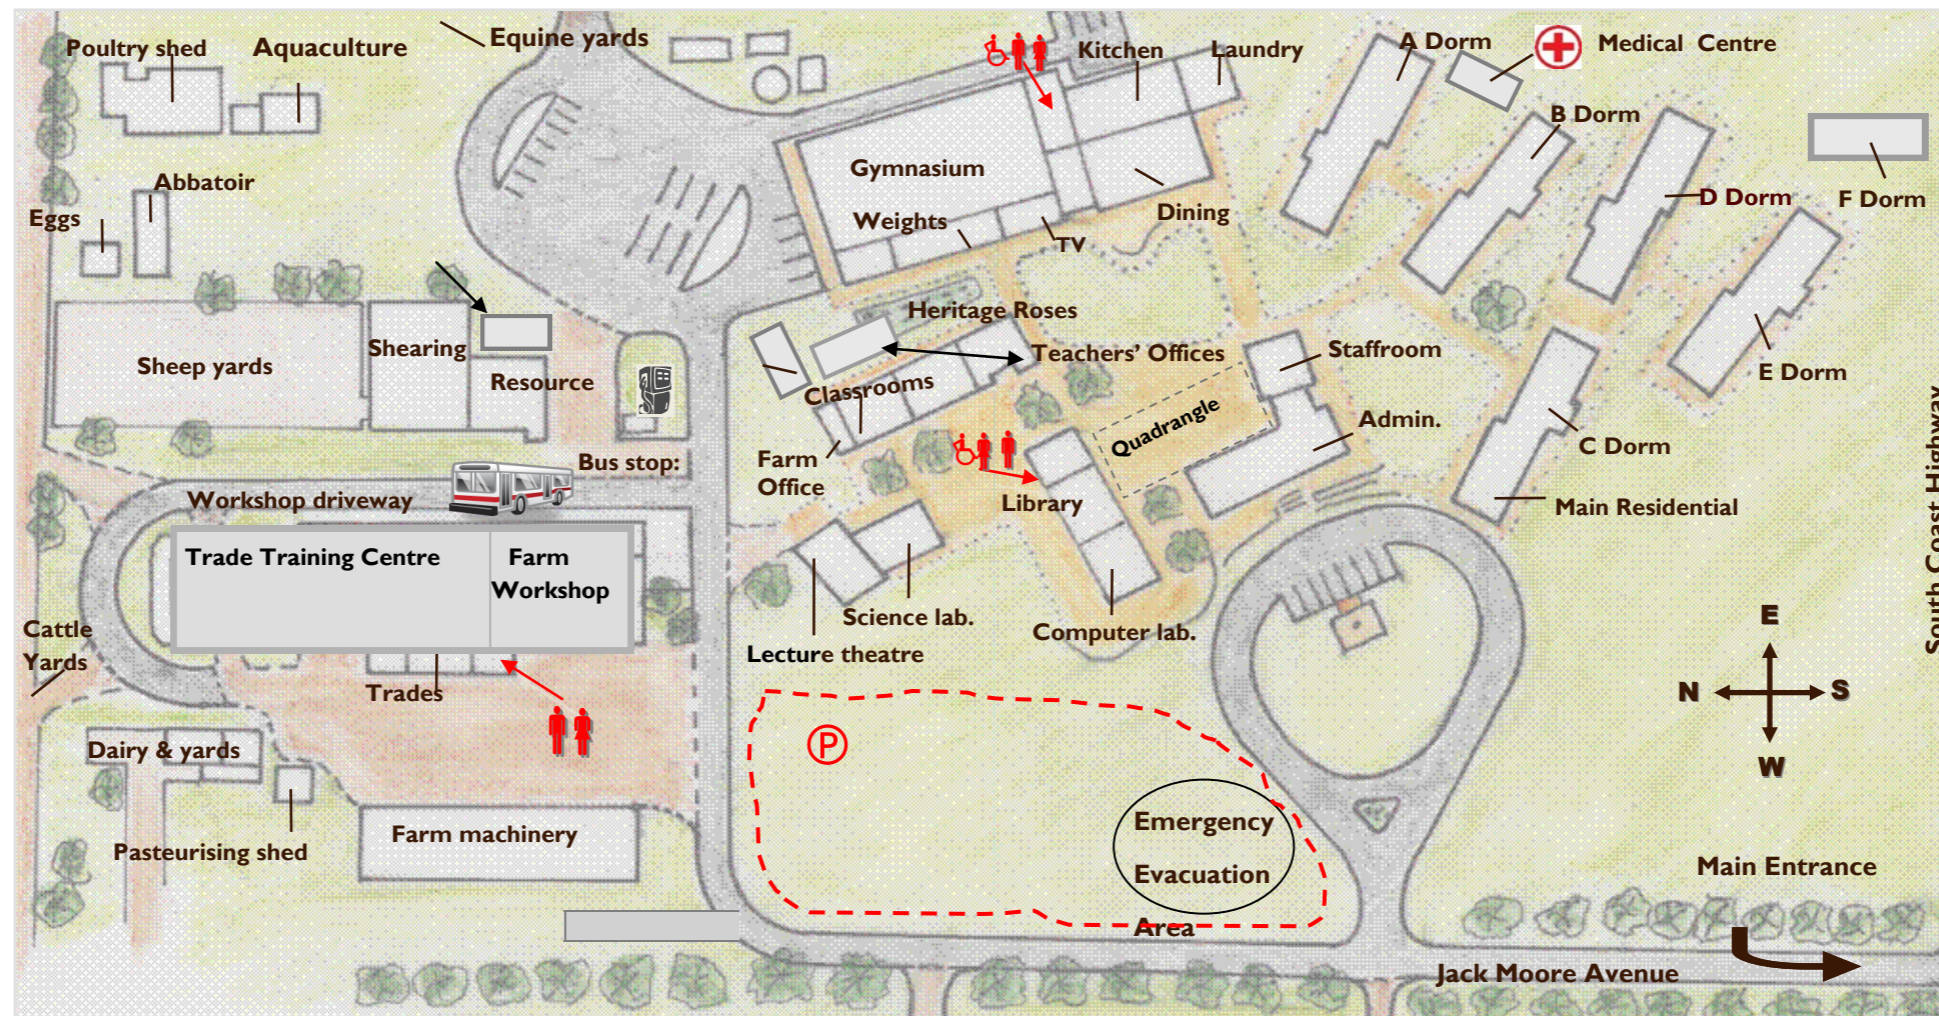

WA College of Agriculture - Denmark 2015 Map of Buildings

WA College of Agriculture T: 08 9848 0200
P O Box 350 F: 08 9848 2997
DENMARK WA 6333

E: Denmark.AC@education.wa.edu.au
W: www.denmarkag.wa.edu.au