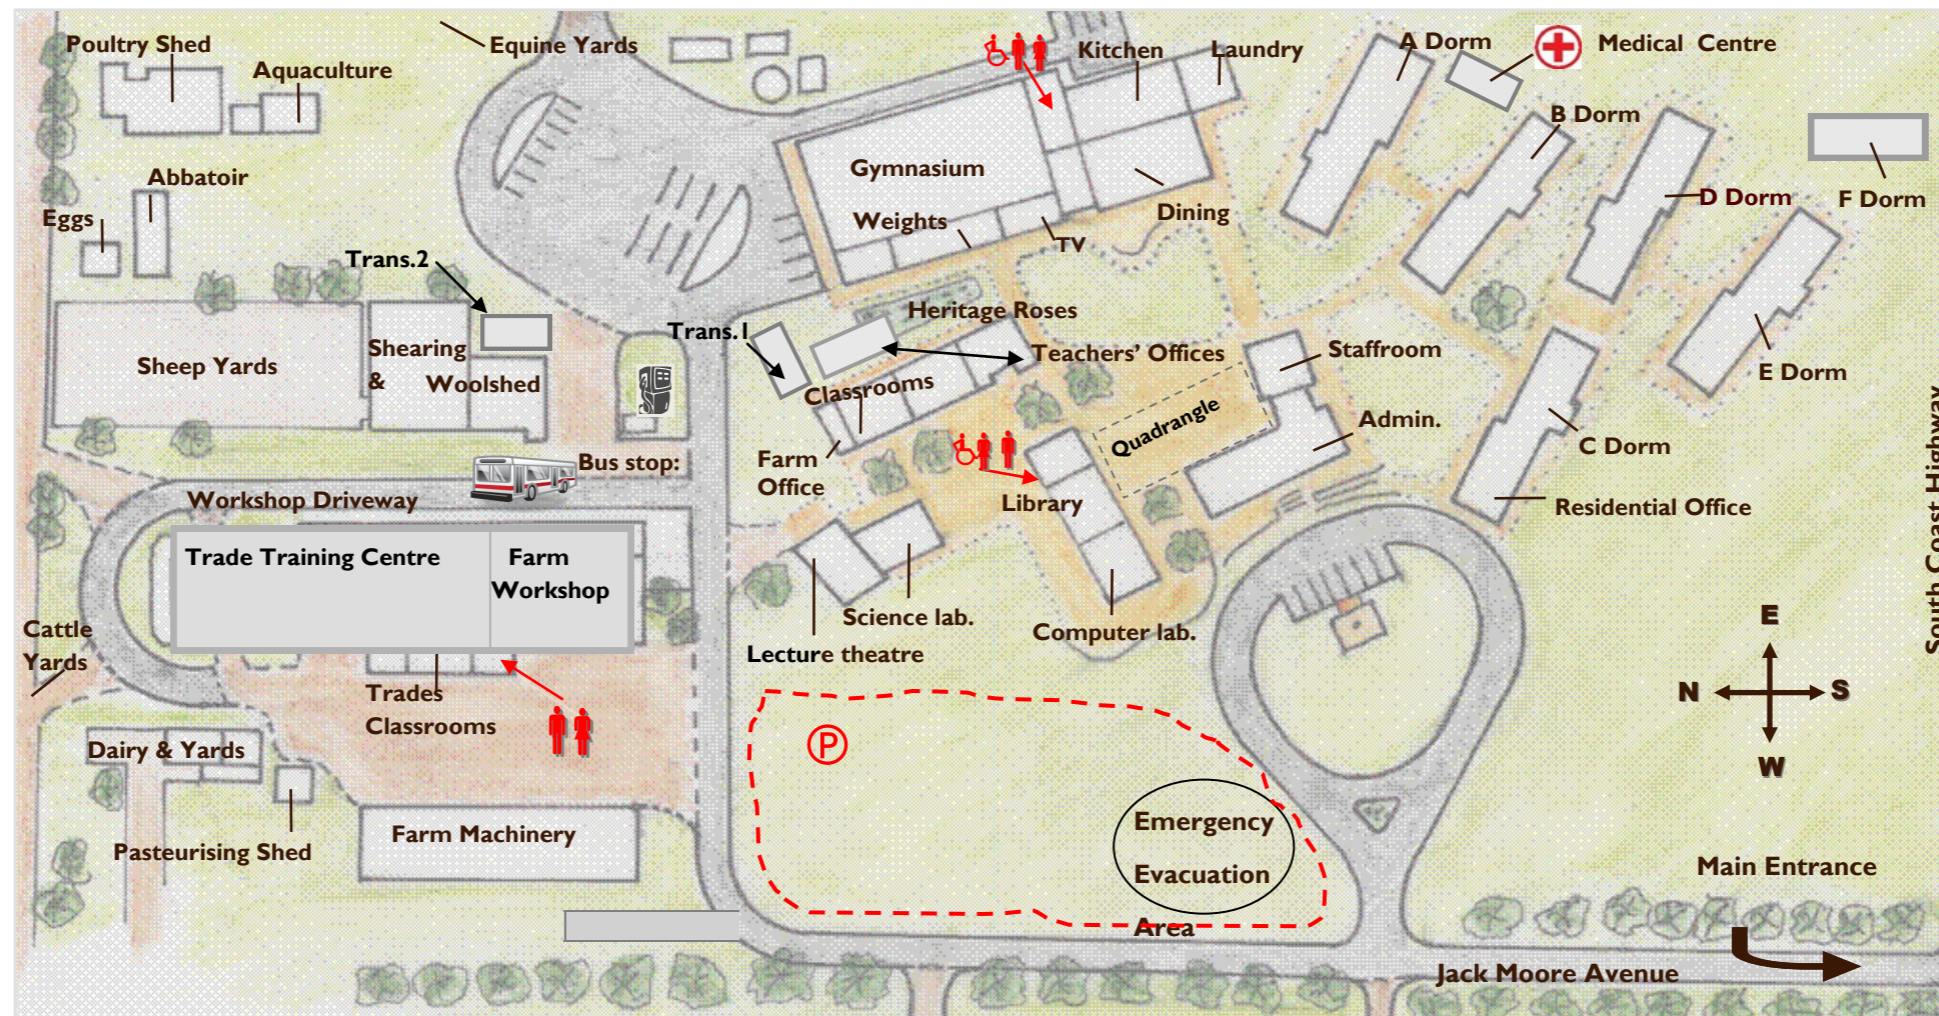

# WA College of Agriculture - Denmark 2015 Map of Buildings

WA College of Agriculture T: 08 9848 0200  
 P O Box 350 F: 08 9848 2997  
 DENMARK WA 6333

E: [Denmark.AC@education.wa.edu.au](mailto:Denmark.AC@education.wa.edu.au)  
 W: [www.denmarkag.wa.edu.au](http://www.denmarkag.wa.edu.au)